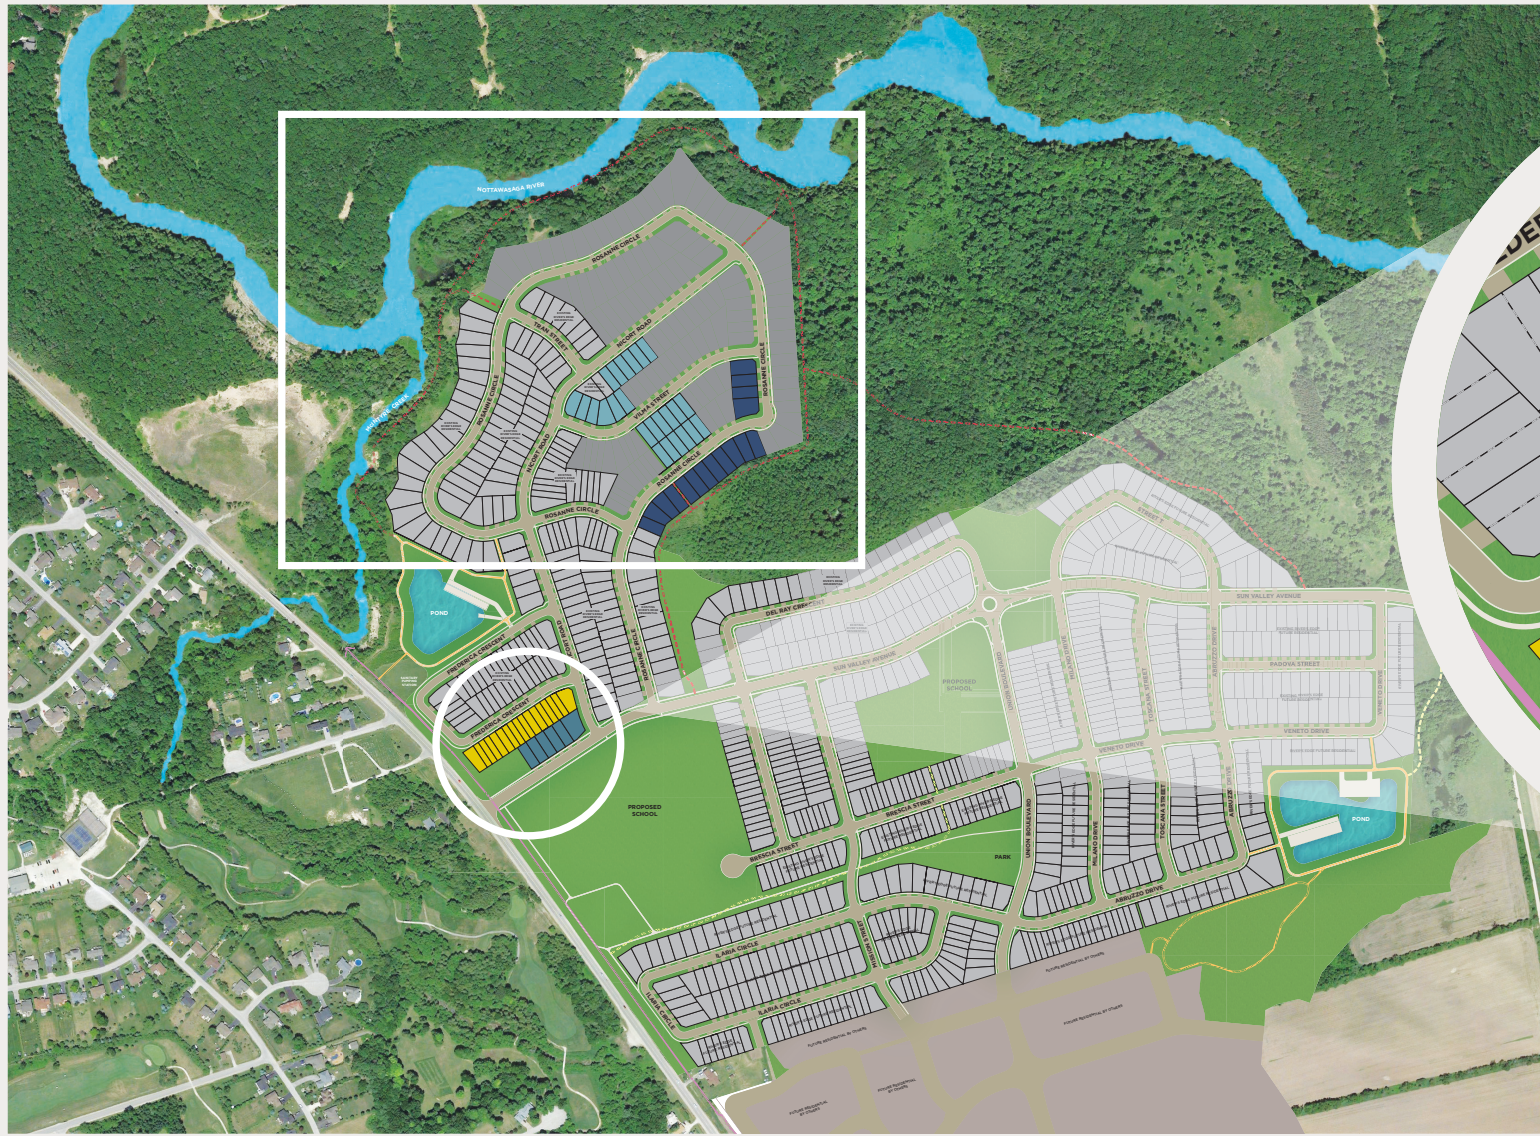

The background of the entire page is a solid teal color. Overlaid on this background are several horizontal, wavy lines in a lighter shade of teal, creating a water-like or ripple effect. The lines are evenly spaced and extend across the width of the page.

SOUTH/BAY

AT RIVER'S/EDGE

Site Plan

SOUTH BAY
AT RIVER'S EDGE

50'
DETACHED DESIGNS

43'
DETACHED DESIGNS

40'
DETACHED DESIGNS

TOWNS
DESIGNS